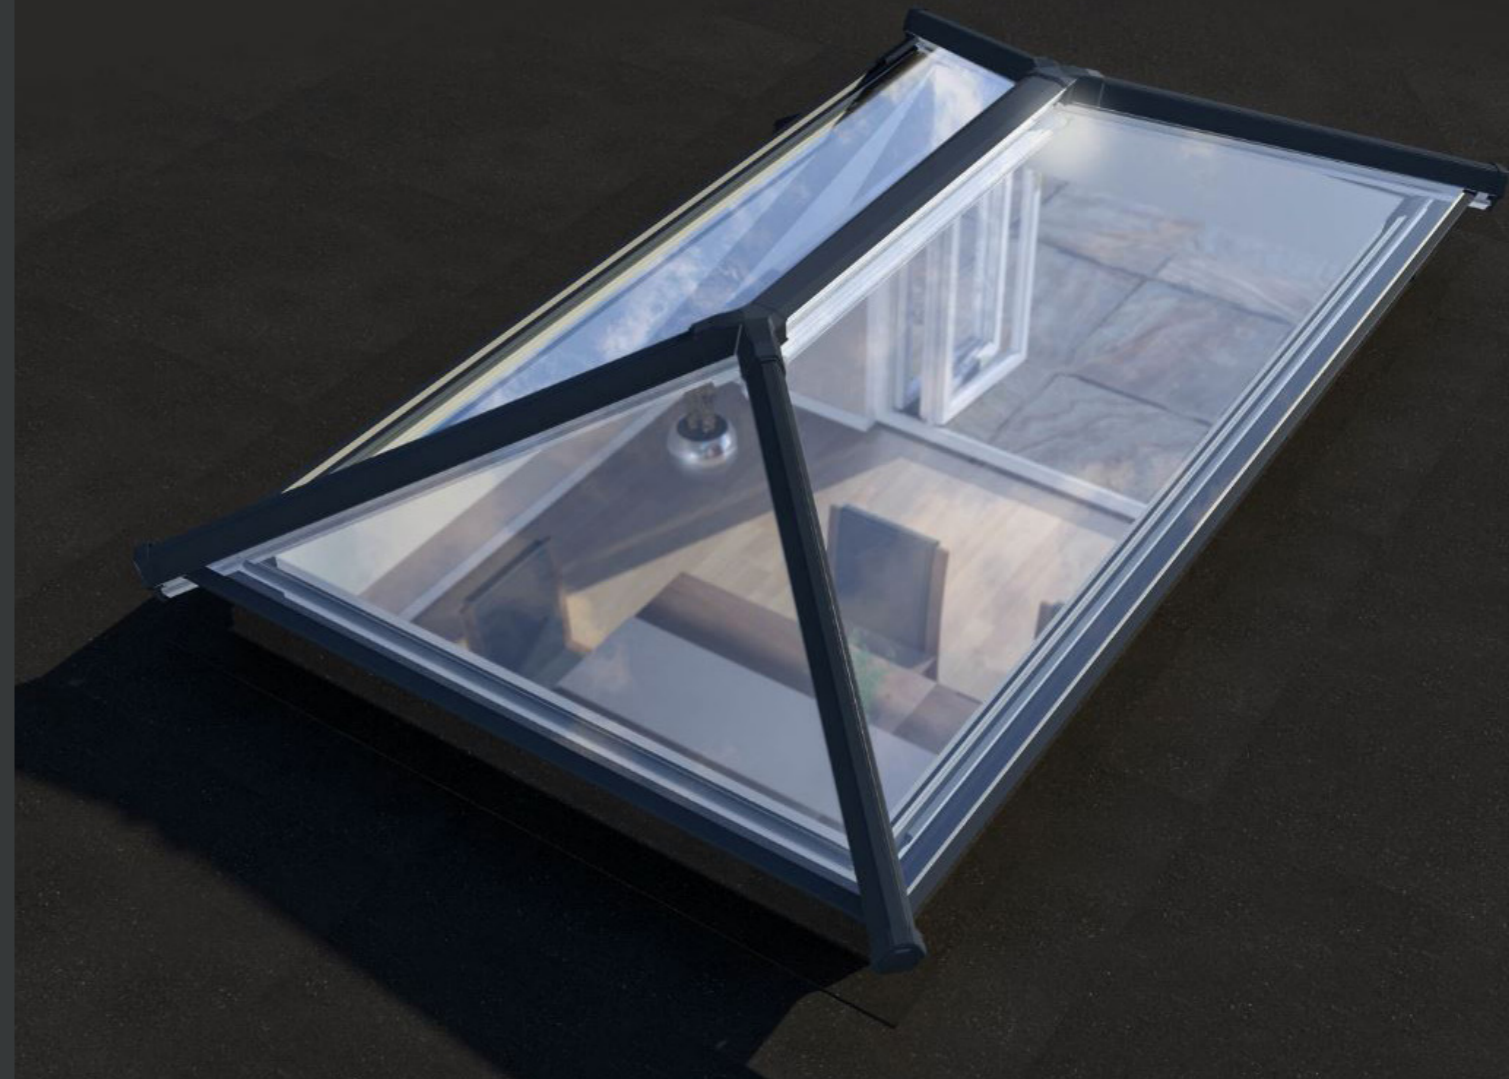

SKYlite

PVC ROOF LANTERN

HIGH PERFORMANCE PVC ROOF LANTERN
WITH **OPTIMAL LIGHT GAIN** & HIGH
THERMAL PERFORMANCE

WHY SKYLITE?

- **High Thermal Performance** - Insulated chambered top cap provides a thermal barrier between the outside and inside.
- **Easy to Glaze & Install** - Simple and easy glazing installation. Fitters can precisely position the glass evenly due to detachable ridge top cap.
- **Optimal Light Gain** - Slimline and neat components for a modern appearance.
- **Security as Standard** - Strong secure components – Robust cappings reducing warping and twisting

FEATURES & BENEFITS.

- Insulated chambered top cap
- Fitter friendly - easy to glaze and install
- 25° pitch
- Clear and modern ridge end
- Robust cappings
- Strong secure components
- Quick fit components
- High thermal performance
- Security features as standard
- Sizes up to 4.5m x 3m
- Available in white, grey on white or grey both sides
- Can also be sprayed in any RAL colour
- 10 year guarantee